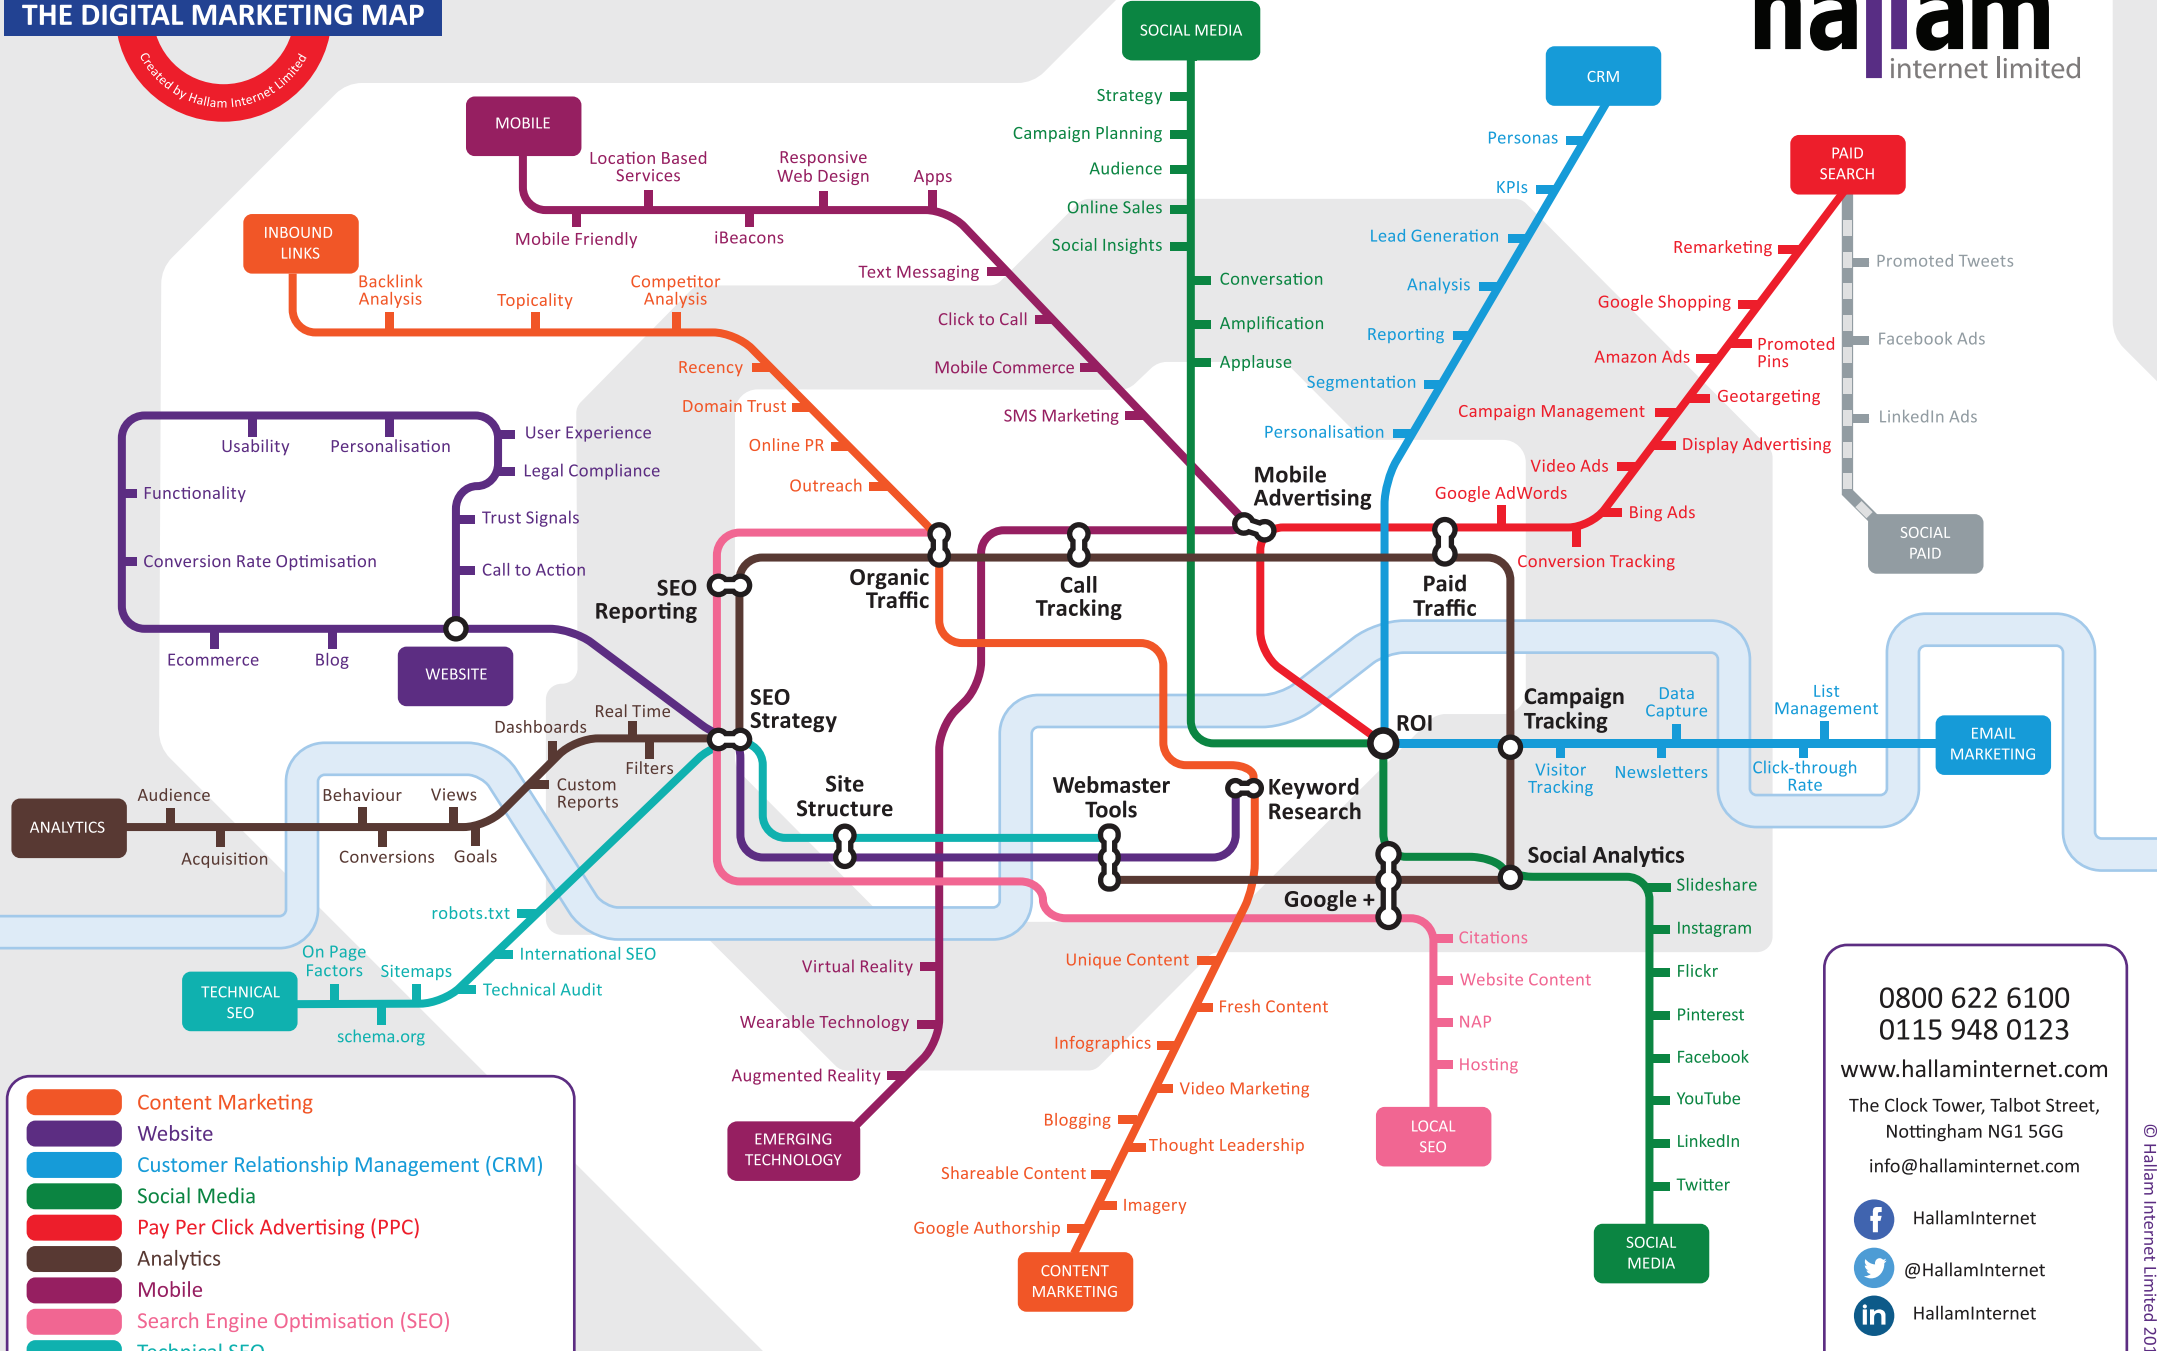

THE DIGITAL MARKETING MAP

Created by Hallam Internet Limited

- Content Marketing
- Website
- Customer Relationship Management (CRM)
- Social Media
- Pay Per Click Advertising (PPC)
- Analytics
- Mobile
- Search Engine Optimisation (SEO)
- Technical SEO